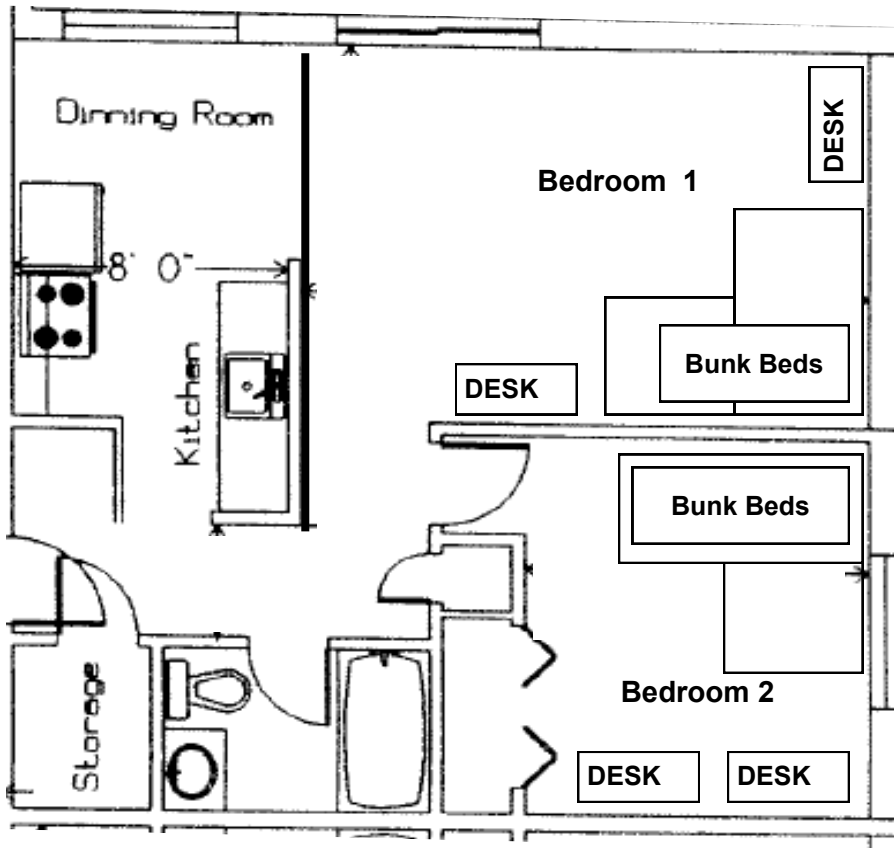

Rocky Mountain College

Standard Suite Layout

Bedroom dimensions:

- Bedroom 1
approx 11'5" x 16' 5"
- Bedroom 2
approx 9'11" X 12'

**Bunk Bed and Desk size are not to scale